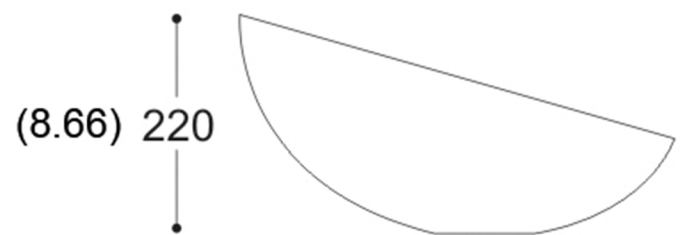

## ATELIER XENI

Model: ATELIER XENI

Category: Bathroom Sink

Material: Crystal

Dimensions: 17.3"(L) x 17.3"(W) x 8.7"(H)

Description: Luxury bathroom sink in champagne and transparent finish.

\*Numbers in parenthesis are in inches