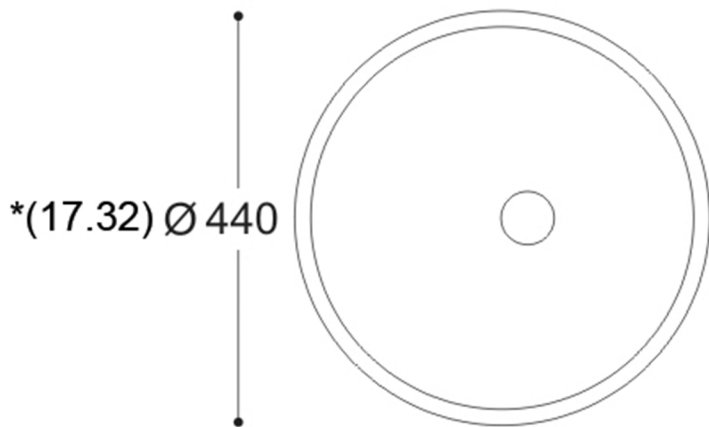

## ATELIER XENI

Model: ATELIER XENI

Category: Bathroom Sink

Material: Crystal

Dimensions: 17.3"(L) x 17.3"(W) x 8.7"(H)

Description: Luxury bathroom sink in champagne and transparent finish.

\*Numbers in parenthesis are in inches